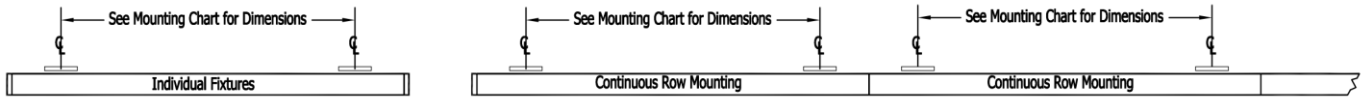

Fixture / Row Lengths

Add 1/2" for end plates

Row Lengths

Fixture Sections	Row Lengths																																									
	2	3	4	5	6	7	8	9	10	11	12	13	14	15	16	17	18	19	20	21	22	23	24	25	26	27	28	29	30	31	32	33	34	35	36	37	38	39	40			
2	1																																									
3		1																																								
4			1					1	1	1	1						1	1	1	1					1	1	1	1				1	1	1	1							
5				1					1								1				1					1				1				1								
6					1					1								1				1					1				1				1						1	
7						1					1								1				1					1				1				1					1	1
8							1					1	1	1	1	2	1	1	1	1	2	2	2	2	3	2	2	2	3	3	3	3	4	3	3	3	4	4	4	4	4	5

Mounting

ST- Drywall / Structure

Wall Mounting Center Widths		
Fixture Length	Cntr Line Length	Brackets/Fixture
2'	16-1/8"	2
3'	28-1/8"	2
4'	40-1/8"	2
8'	72-1/8"	2

NOTE: LENGTH DOES NOT INCLUDE END CAPS