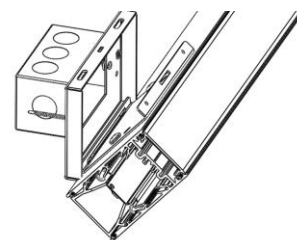

M

Due to ongoing product improvements, specifications are subject to change without notice. Consult website for latest information. www.mojoillum.com

© MOJO ILLUMINATION LLC 2021