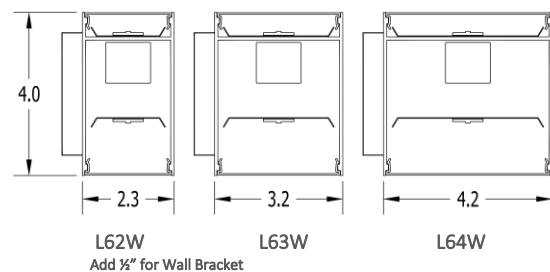

Dimensions

Due to ongoing product improvements, specifications are subject to change without notice. Consult website for latest information. www.mojillum.com

© MOJO ILLUMINATION LLC 2021