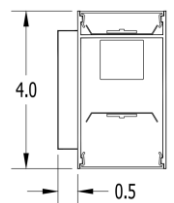

M

Due to ongoing product improvements, specifications are subject to change without notice. Consult website for latest information. www.mojoillum.com

© MOJO ILLUMINATION LLC 2021