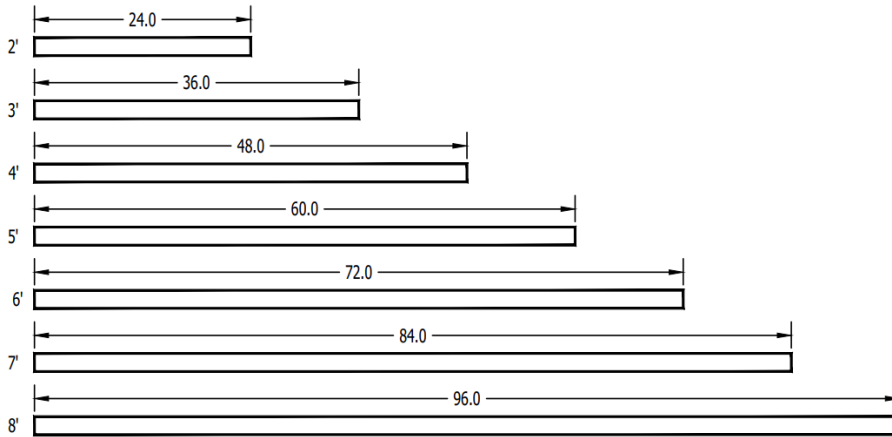

L62w/L63w/L64w

Wall Mount Bidirectional/Direct/Indirect
For Ambient Lighting

Fixture Sections Lengths

Add 1/2" for end plates