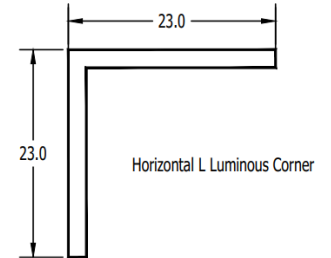

Corners

Consult Factory for other Patterns