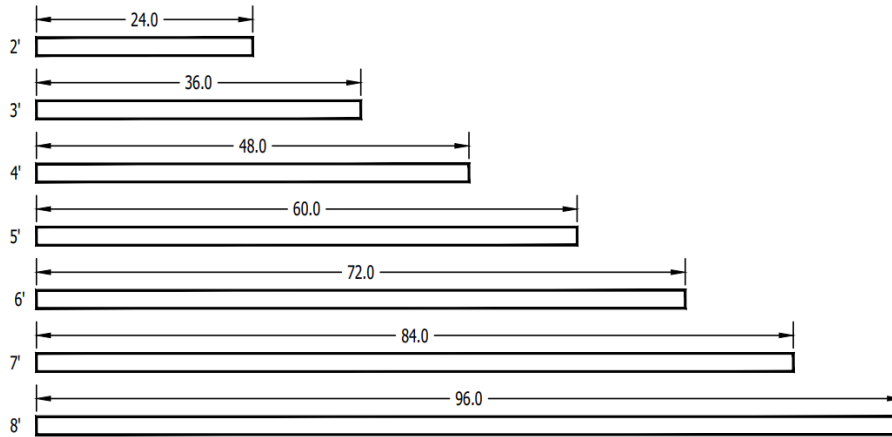

L62R/L63R/L64R

Recessed Direct Linear LED Luminaire
For Ambient Lighting

Fixture Sections Lengths

Add 1/8" for End Plates