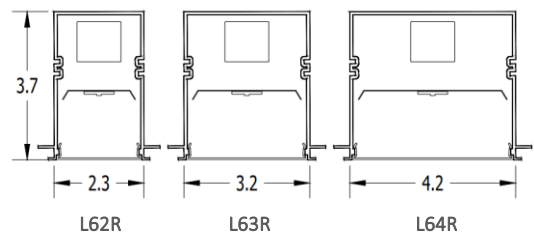

Dimensions

Due to ongoing product improvements, specifications are subject to change without notice. Consult website for latest information. www.mojillum.com

© MOJO ILLUMINATION LLC 2023