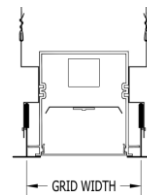

Add 1/8" for End Plates

Row Lengths

Fixture Sections	Row Lengths																																									
	2	3	4	5	6	7	8	9	10	11	12	13	14	15	16	17	18	19	20	21	22	23	24	25	26	27	28	29	30	31	32	33	34	35	36	37	38	39	40			
2	1																																									
3		1																																								
4			1					1	1	1	1					1	1	1	1					1	1	1	1					1	1	1	1							
5				1				1				1				1				1				1				1				1					1					
6					1				1			1				1				1				1				1				1					1					
7						1				1			1				1				1				1				1				1					1				
8							1				1	1	1	1	2	1	1	1	1	2	2	2	2	3	2	2	2	3	3	3	3	4	3	3	3	4	4	4	4	4	5	

Mounting

FL, MF - Structure

"Rough In" Width			
Mounting Type	2"	3"	4"
FL-Flange	2-7/8"	3-5/8"	4-5/8"
MF-Mud Flange	2-7/8"	3-5/8"	4-5/8"

G1, G9, GS - Grid Ceiling

Grid Mounting Center Widths			
Ceiling Type	2"	3"	4"
GS-9/16" Slot	3"	4"	5"
G9-9/16" Flush	2-13/16"	3-13/16"	4-13/16"
G1-15/16" Flush	3-3/16"	4-1/8"	5-1/8"

"Rough In" Length								
Fixture Length	Aperture	2'	3'	4'	5'	6'	7'	8'
For Flange & Mud Flange Only	2"	24-11/16"	36-11/16"	48-11/16"	60-11/16"	72-11/16"	84-11/16"	96-11/16"
	3" & 4"	24-7/16"	36-7/16"	48-7/16"	60-7/16"	72-7/16"	84-7/16"	96-7/16"