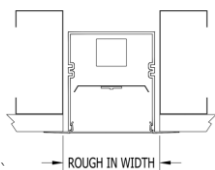

Add 1/8" for End Plates

Row Lengths

Fixture Sections	Row Lengths																																									
	2	3	4	5	6	7	8	9	10	11	12	13	14	15	16	17	18	19	20	21	22	23	24	25	26	27	28	29	30	31	32	33	34	35	36	37	38	39	40			
2	1																																									
3		1																																								
4			1					1	1	1	1					1	1	1	1					1	1	1	1					1	1	1	1							
5				1				1				1				1				1				1				1				1					1					
6					1				1			1				1				1				1				1				1					1					
7						1				1			1				1				1				1				1				1					1				
8							1				1	1	1	1	2	1	1	1	1	2	2	2	2	3	2	2	2	3	3	3	3	4	3	3	3	4	4	4	4	4	5	

Mounting

FL, MF - Structure

"Rough In" Width			
Mounting Type	2"	3"	4"
FL-Flange	2-7/8"	3-5/8"	4-5/8"
MF-Mud Flange	2-7/8"	3-5/8"	4-5/8"

G1, G9, GS - Grid Ceiling

Grid Mounting Center Widths			
Ceiling Type	2"	3"	4"
GS-9/16" Slot	3"	4"	5"
G9-9/16" Flush	2-13/16"	3-13/16"	4-13/16"
G1-15/16" Flush	3-3/16"	4-1/8"	5-1/8"

"Rough In" Length								
Fixture Length	Aperture	2'	3'	4'	5'	6'	7'	8'
For Flange & Mud Flange Only	2"	24-11/16"	36-11/16"	48-11/16"	60-11/16"	72-11/16"	84-11/16"	96-11/16"
	3" & 4"	24-7/16"	36-7/16"	48-7/16"	60-7/16"	72-7/16"	84-7/16"	96-7/16"