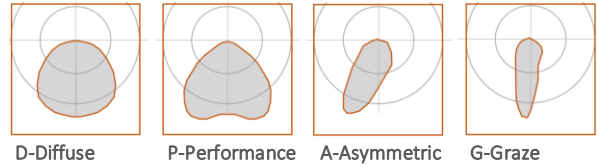

Distributions

L6_R	System Lumens (System Watts) for 4'		
	Aperture		
Light Level	2"	3"	4"
375 lm/ft	1468lm (13.7w)	1221lm (14.6w)	1549lm (13.5w)
500 lm/ft	2000lm (18.5w)	1952lm (18.8w)	2011lm (17.9w)
750 lm/ft	2959lm (28.3w)	2938lm (29.0w)	2923lm (26.9w)
1000 lm/ft	3907lm (38.5w)	3890lm (39.4w)	3860lm (36.5w)
1250 lm/ft		4856lm (52.7w)	4856lm (48.2w)

Fixture Data for 3500K 4' Fixture L6_R-D. Lumens/Efficacy multiplier 0.97 for 3000K and 1.03 for 4000K. Test data may vary by +/- 5%.