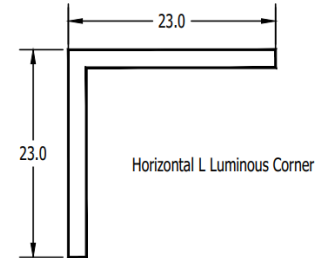

Corners

Consult Factory for other Patterns