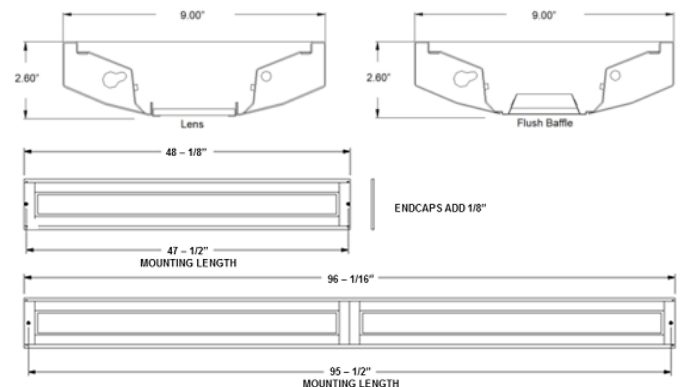

L4

Suspended Linear LED Luminaire

For Ambient Lighting

Project: _____
 Cat#: _____
 Type: _____
 Notes: _____

Product Description

The L4 slim rounded profile Suspended indirect/direct linear LED Luminaire is a suitable for individual or continuous row mounting. 4' and 8' individual fixtures can be combined to create continuous rows. Standard Performance batwing upper optics. Variable up/down distribution options. Integral driver allows for ease of installation.

Construction

The L4 is constructed out of die formed steel and aluminum and is available in standard white or custom powder coat finishes. Lenses are high light transmission UV stable acrylic. Mounting to grid or drywall ceiling via fully adjustable aircraft cables.

Fixture Data for 3500K 4' Fixture, Lumens/Efficacy multiplier 0.97 for 3000K and 1.03 for 4000K. Test data may vary by +/- 5%

Dimensions

Fixture Options

Example L450-82-4000-35K-M-A4-W-G1-WH-16

Series	L450 L445	Lens Flush baffle	L4__
Distribution	82 64 37	80%up / 20%dn – Standard 60%up / 40%dn 30%up / 70%dn Consult Factor for custom distributions	
Light Level	3000 4000 5000 6000	3000lm per 4' section 4000lm per 4' section 5000lm per 4' section 6000lm per 4' section	
Color	30K 35K 40K	3000K 3500K 4000K	
Driver	010 DAL DEX	0-10 volt Dimming to 1% DALI 2.0 Driver Dexal Driver	
Power	M	120-277	
Mounting	A4 A10	Aircraft Cable 4' Adjustable Aircraft Cable 10' Adjustable	
Mounting Color	W B	White Cords and Canopies (STD) Black Cords and Canopies	
Ceiling	G1 G9 GS ST	15/16" Grid Ceiling 9/16" Grid Ceiling Slot Grid Ceiling Drywall/Structure	
Finish	WH SM BK CC	White Finish Silver Finish Black Finish Custom Color Finish	
Length	04 08 xx	Individual Individual Row Length (4' Increments)	
Options	EB	Emergency Battery	