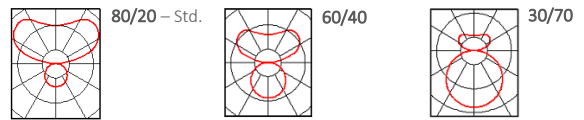

Performance

System Lumens (System Watts) for 4' Fixture			
	Distribution		
Light Level	80Up/20Dn	60Up/40Dn	30Up/70Dn
3000lm	3275lm (25.7w)	3250lm (?31.1w)	3536lm (40.6w)
4000lm	4250lm (33.4w)	4246lm (40.6w)	4243lm (48.5w)
5000lm	5170lm (40.6w)	5095lm (48.7w)	5150lm (59.2w)
6000lm	6203lm (48.7w)	6100lm (58.4w)	6257lm (71.9w)

Fixture Data for 3500K 4' Fixture, Lumens/Efficacy multiplier 0.97 for 3000K and 1.03 for 4000K. Test data may vary by +/- 5%