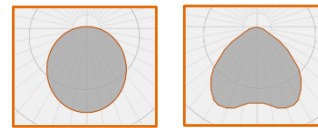

Performance

D-Diffuse P-Performance