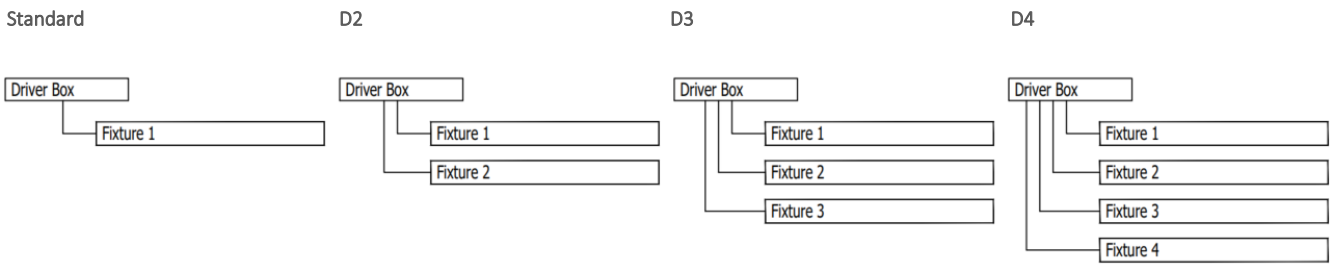

Driver Box Size		Fixture Length			
Driver Option	lm/ft	2'	4'	6'	8'
D2	375	A15	A30	A44	A59
	500	A19	A38	A56	A75
	750	A28	A56	B84	B111
	1000	A37	A73	B110	B146
D3	375	A22	A44	A67	B89
	500	A28	A56	B85	B113
	750	A42	B84	NA	NA
	1000	A55	B110	NA	NA
D4	375	A30	A59	B89	B118
	500	A38	0	B113	B151
	750	A56	B112	NA	NA
	1000	A73	B146	NA	NA

Driver Box Size/Wattage shown for multiple fixtures per Driver Box Option. Programming for each driver box is unique to the specific SKU's ordered and are not interchangeable.