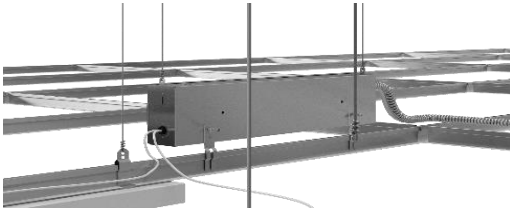

GR2S

Surface T Grid Mount LED Luminaire
For Ambient Lighting

Remote Driver Box

Surface Mount Fixtures Require Remote Driver Box.

All Fixtures shipped Standard with one Driver Box per Fixture
Optional Multiple Fixture per Driver Box Sizes