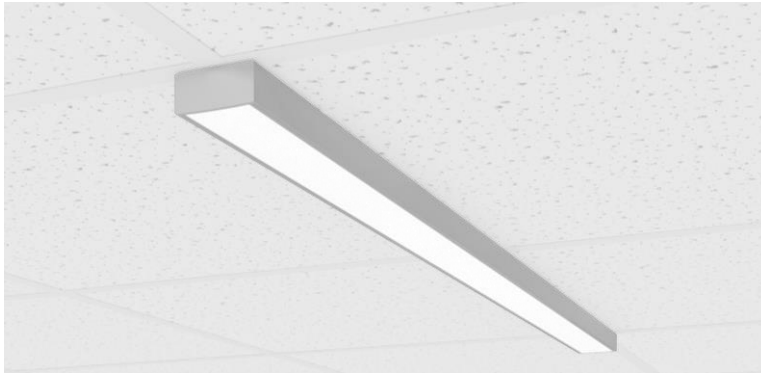

# GR2S

Surface T Grid Mount LED Luminaire  
For Ambient Lighting

### Product Description

Slim profile GR2S Surface Mount LED Luminaire adapts seamlessly to standard T-Grid ceiling systems. Nominal 2" aperture minimizes brightness with the choice of Flush Lens, Regress Lens and Baffle options. Controlled Optics with Diffuse Lambertian or Performance Batwing distributions. Integrated remote driver mounted above grid. Options for controlling up to 4 fixtures with one driver box to minimize installation labor.