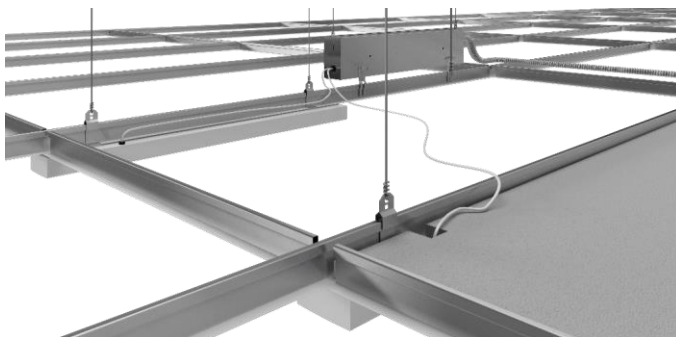

Mounting

Surface Mounting to Ceiling Grid or Structure

G1, G9 or GS Grid

ST - Structure