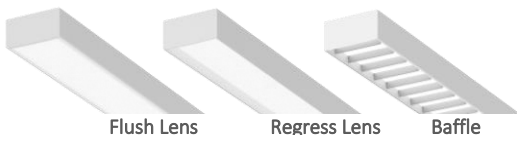

# GR2S

Surface T Grid Mount LED Luminaire  
For Ambient Lighting

### Fixture Options

Example GR2S-D-500F-35K-010-M-SM-G9-WH-04

Series	GR2S	Surface Grid Mount 2" Aperture	GR2S
Distribution	D DR P PR BB	Standard Diffuse Lambertian Lens Regress Diffuse Lens Performance Batwing Lens Regress Performance Lens Baffle Black	
Light Level	375F 500F 750F 1000F	375lm per ft 500lm per ft 750lm per ft 1000lm per ft	
Color	30K 35K 40K	3000K 3500K 4000K	
Driver	010	Remote 0-10 volt Dimming to 1%* <small>*Multiple Fixtures Controlled by One Driver – See Chart</small>	
Power	M	120-277	M
Mounting	SM	Surface Mount	SM
Ceiling	G1 G9 GS ST	15/16" Grid Ceiling 9/16" Grid Ceiling Slot Grid Ceiling Drywall/Structure	
Finish	WH SM BK CC	Standard White Silver Metallic Black Texture Custom Color Finish	
Length	O2 O4 O6 O8 xx	2' Individual Fixture 4' Individual Fixture 6' Individual Fixture 8' Individual Fixture Continuous Row (2' increments)	
Options	(Blank) D2 D3 D4 EB	Standard 1 Fixture per Driver Box 2 Fixtures per Driver Box 3 Fixtures per Driver Box 4 Fixtures per Driver Box Emergency Battery	

### Product Description

Slim profile GR2S Surface Mount LED Luminaire adapts seamlessly to standard T-Grid ceiling systems. Nominal 2" aperture minimizes brightness with the choice of Flush Lens, Regress Lens and Baffle options. Controlled Optics with Diffuse Lambertian or Performance Batwing distributions. Integrated remote driver mounted above grid. Options for controlling up to 4 fixtures with one driver box to minimize installation labor.