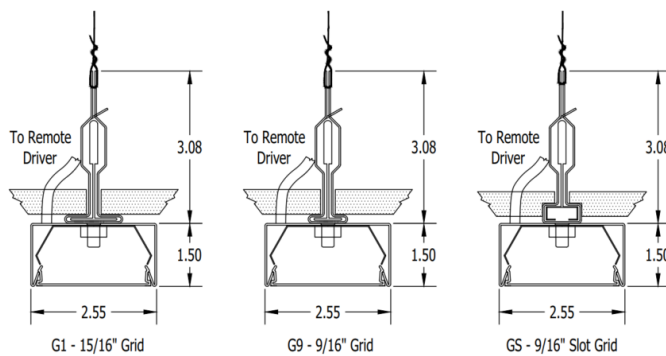

### Dimensions

## Fixture Lengths

Individual Fixtures. Fixture can also be combined in Continuous Rows.

## Mounting

Surface Mounting to Ceiling Grid or Structure

G1, G9 or GS Grid

ST - Structure